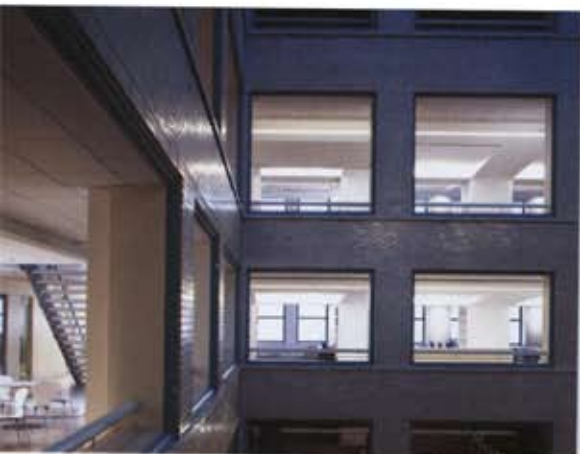

INTERIOR DESIGN[®]

DECEMBER
2009

bestofyear

Gensler

project Baltimore.

standout A steel bike rack outside and the reception area's feature wall of bicycle-cog scrap metal, backlit by LEDs, proclaim that these designers are cyclists and "recyclists."

Ippolito Fleitz Group

project Stuttgart, Germany.

standout Carpet plays a major role, with blue-and-gray plaid on the floor in reception and a jungle pattern cladding the studio's ceiling—from which pendant fixtures with unique ribbon pulls are suspended.

VOA Associates

project Chicago.

standout Surrounding the skylit atrium of D.H. Burnham and Company's Railway Exchange Building, this two-level LEED Silver interior features cork flooring, carpet with recycled content, and bamboo accents.