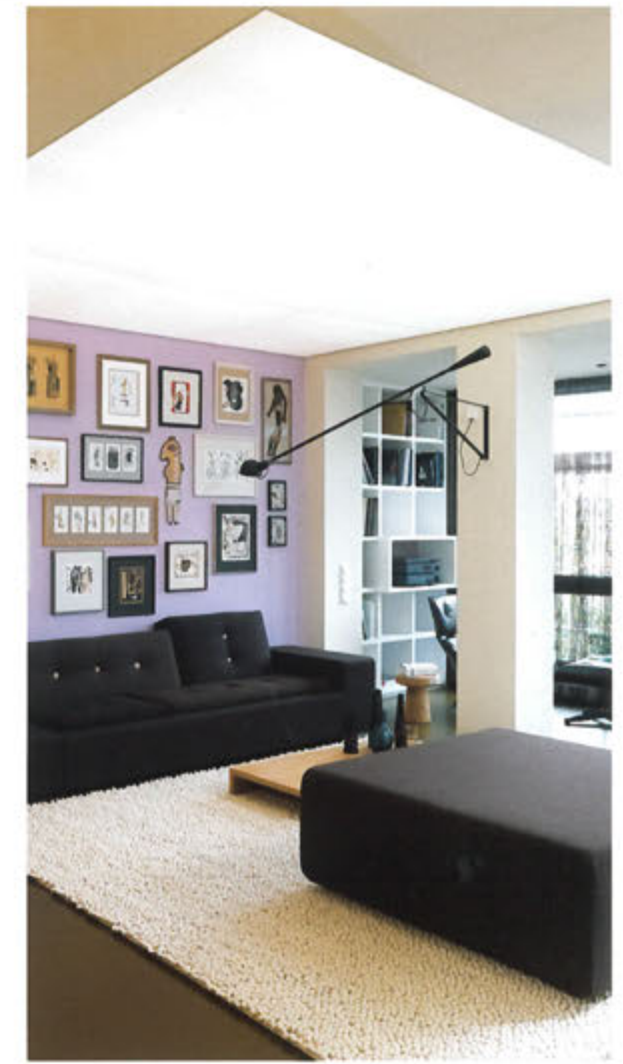

ATLAS OF WORLD INTERIOR DESIGN

BRAUN

TechniKomm

In close cooperation with Bayer's advertising and events department, GOLDEN PLANET developed the idea to create a space which would link the laboratories where the materials are developed and optimized to the finished products and applications showing the possibilities of hi-tech engineered polymers. The entire ceiling and parts of the walls are clad with the most well-known polycarbonate material Bayer produces: translucent Makrolon® sheets. With light shining through these diffusing panels, and a special light choreography, the space has an almost floating, clean atmosphere.

Quant

The concept is about creating a living environment that goes far beyond the average and approaches what living is really about: getting the most out of life. Similar to a loft space, the apartment is immediately tangible as a generous, continuous space. It can be apprehended in its entirety from certain vantage points. All functions are accommodated in freely defined areas, which can be closed off by means of sliding doors and heavy curtains, if so desired. In this way, a whole range of new and beautifully framed interior and exterior vistas become apparent. The bedroom and study form a common zone, defined by a circle of oak, encasing wall, floor and ceiling.