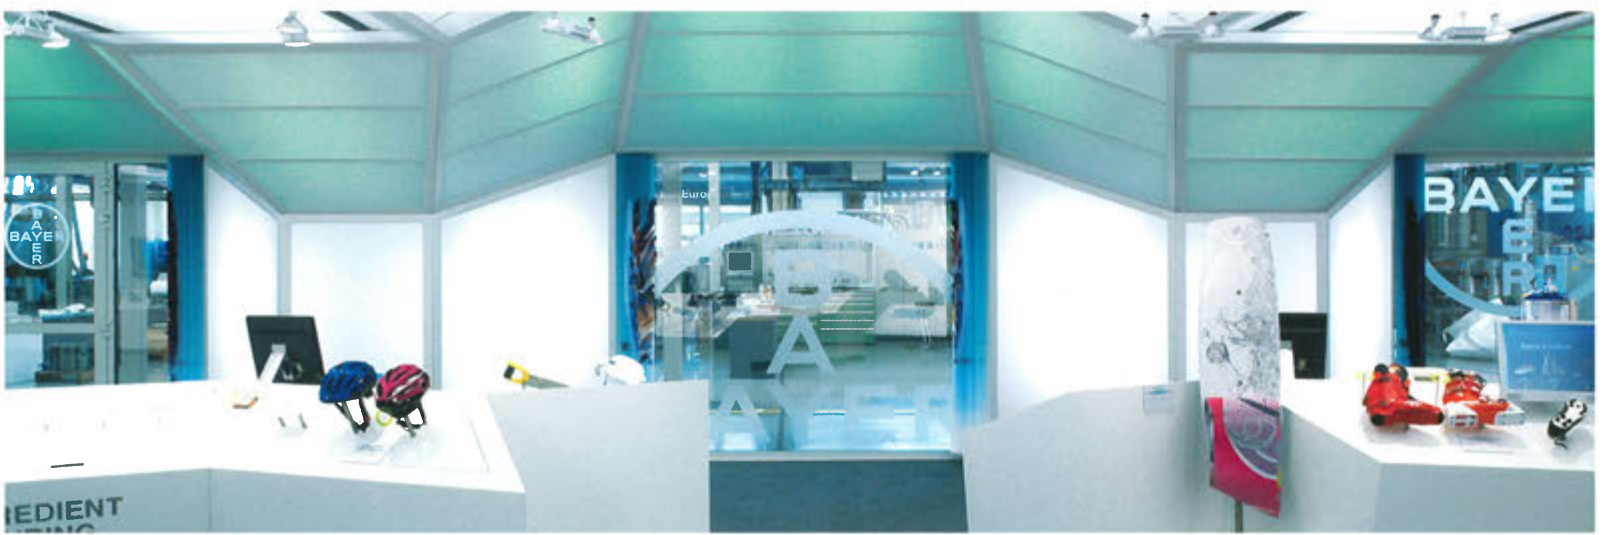

ATLAS OF WORLD INTERIOR DESIGN

BRAUN

TechniKomm

In close cooperation with Bayer's advertising and events department, GOLDEN PLANET developed the idea to create a space which would link the laboratories where the materials are developed and optimized to the finished products and applications showing the possibilities of hi-tech engineered polymers. The entire ceiling and parts of the walls are clad with the most well-known polycarbonate material Bayer produces: translucent Makrolon® sheets. With light shining through these diffusing panels, and a special light choreography, the space has an almost floating, clean atmosphere.

Bella Italia Weine

With her warm-hearted nature, the products of her native home, and most of all, her creative cooking skills, the Sicilian owner of this wine shop and restaurant has introduced a section of Italy to Germany. The move to a new location was intended to increase the seating of the restaurant and improve the presentation of goods. Her previous venue, a small room resembling a living room, held a special charm that should be transferred to the new premises as well. Warm shades of brown in combination with bright colors such as yellow and pink create a pleasant atmosphere. At the same time, the large number of various mirrors arranged on the ceilings and lamps suspended above the tables create a surprising combination of variety coupled with uniformity.