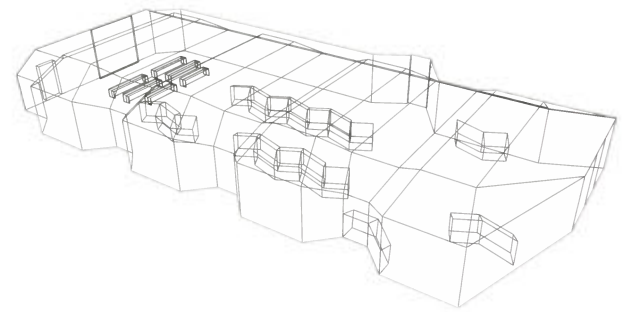

ATLAS OF WORLD INTERIOR DESIGN

BRAUN

TechniKomm

In close cooperation with Bayer's advertising and events department, GOLDEN PLANET developed the idea to create a space which would link the laboratories where the materials are developed and optimized to the finished products and applications showing the possibilities of hi-tech engineered polymers. The entire ceiling and parts of the walls are clad with the most well-known polycarbonate material Bayer produces: translucent Makrolon® sheets. With light shining through these diffusing panels, and a special light choreography, the space has an almost floating, clean atmosphere.

Quant

The concept is about creating a living environment that goes far beyond the average and approaches what living is really about: getting the most out of life. Similar to a loft space, the apartment is immediately tangible as a generous, continuous space. It can be apprehended in its entirety from certain vantage points. All functions are accommodated in freely defined areas, which can be closed off by means of sliding doors and heavy curtains, if so desired. In this way, a whole range of new and beautifully framed interior and exterior vistas become apparent. The bedroom and study form a common zone, defined by a circle of oak, encasing wall, floor and ceiling.